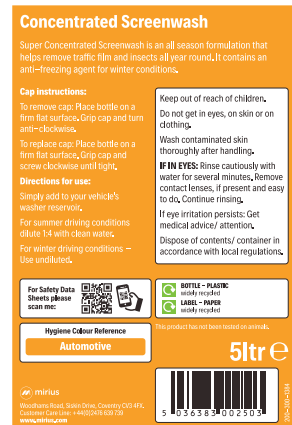

Scan Me

ORDER CODE(S):

A2 - 5ltr - 800-272-0006